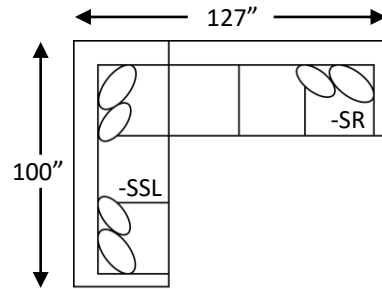

Right Arm Sofa
1294-SR
88"W 39"D

Left Arm Sofa
1294-SL
88"W 39"D

Right Arm Loveseat
1294-LR
61"W 39"D

Left Arm Loveseat
1294-LL
61"W 39"D

Right Arm Chaise
1294-CHR
40"W 70"D

Left Arm Chaise
1294-CHL
40"W 70"D

Armless Sofa
1294-SA
78"W 39"D

Armless Loveseat
1294-LA
52"W 39"D

Corner
1294-CNR
39"W 39"D

SUGGESTED ACCENTS:

Olympic Square Ottoman
1220-08
41"W 41"D 19"H

Intermountain Furniture
Creating comfort since 1928.

Snowy | 1294

- Photo features 1294-SSL, 1294-SA, and 1294-CHR.
- The Olympic Ottoman is also shown, 1220-05.

Snowy

POPULAR CONFIGURATIONS:

DETAILS:

- Back Height: 40"
- Seat Height: 21"
- Seat Depth: 23"
- 9" Egg Crate Cushions
- Loose Back Cushions