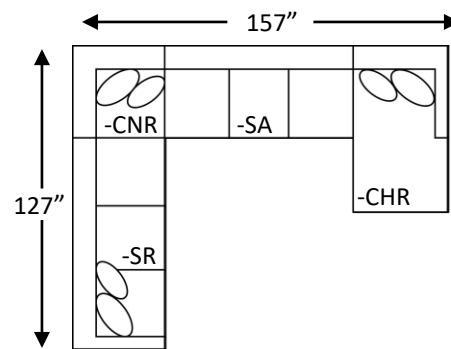

Right Arm Sofa
1294-SR
88"W 39"D

Left Arm Sofa
1294-SL
88"W 39"D

Right Arm Loveseat
1294-LR
61"W 39"D

Left Arm Loveseat
1294-LL
61"W 39"D

Right Arm Chaise
1294-CHR
40"W 70"D

Left Arm Chaise
1294-CHL
40"W 70"D

Armless Sofa
1294-SA
78"W 39"D

Armless Loveseat
1294-LA
52"W 39"D

Corner
1294-CNR
39"W 39"D

SUGGESTED ACCENTS:

Olympic Square Ottoman
1220-08
41"W 41"D 19"H

Intermountain Furniture
Creating comfort since 1928.

Snowy | 1294

- Photo features 1294-SSL, 1294-SA, and 1294-CHR.
- The Olympic Ottoman is also shown, 1220-05.

Snowy

POPULAR CONFIGURATIONS:

DETAILS:

- Back Height: 40"
- Seat Height: 21"
- Seat Depth: 23"
- 9" Egg Crate Cushions
- Loose Back Cushions

FABRIC PLACEMENT:

- Fabric 1: Body
- Fabric 2: 24" Throw Pillows
- Fabric 3: 22" Throw Pillows

Component:		Price:	
Fabric 1:	Fabric 2:	Fabric 3:	Fabric 4:

*ALL MEASUREMENTS ARE APPROXIMATE