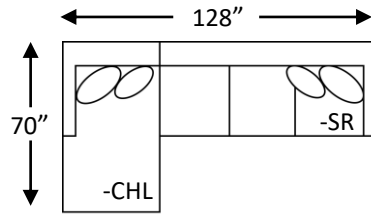

Right Arm Sofa
1294-SR
88"W 39"D

Left Arm Sofa
1294-SL
88"W 39"D

Right Arm Loveseat
1294-LR
61"W 39"D

Left Arm Loveseat
1294-LL
61"W 39"D

Right Arm Chaise
1294-CHR
40"W 70"D

Left Arm Chaise
1294-CHL
40"W 70"D

Armless Sofa
1294-SA
78"W 39"D

Armless Loveseat
1294-LA
52"W 39"D

Corner
1294-CNR
39"W 39"D

SUGGESTED ACCENTS:

Olympic Square Ottoman
1220-08
41"W 41"D 19"H

Intermountain Furniture
Creating comfort since 1928.

Snowy | 1294

- Photo features 1294-SSL, 1294-SA, and 1294-CHR.
- The Olympic Ottoman is also shown, 1220-05.

Snowy

POPULAR CONFIGURATIONS:

DETAILS:

- Back Height: 40"
- Seat Height: 21"
- Seat Depth: 23"
- 9" Egg Crate Cushions
- Loose Back Cushions