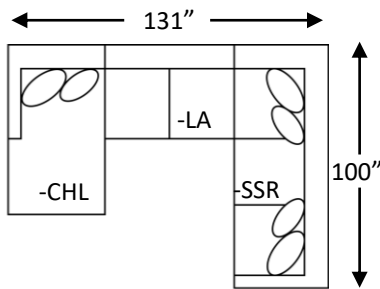

Right Arm Sofa
1294-SR
88"W 39"D

Left Arm Sofa
1294-SL
88"W 39"D

Right Arm Loveseat
1294-LR
61"W 39"D

Left Arm Loveseat
1294-LL
61"W 39"D

Right Arm Chaise
1294-CHR
40"W 70"D

Left Arm Chaise
1294-CHL
40"W 70"D

Armless Sofa
1294-SA
78"W 39"D

Armless Loveseat
1294-LA
52"W 39"D

Corner
1294-CNR
39"W 39"D

SUGGESTED ACCENTS:

Olympic Square Ottoman
1220-08
41"W 41"D 19"H

Intermountain Furniture
Creating comfort since 1928.

Snowy | 1294

- Photo features 1294-SSL, 1294-SA, and 1294-CHR.
- The Olympic Ottoman is also shown, 1220-05.

Snowy

POPULAR CONFIGURATIONS:

DETAILS:

- Back Height: 40"
- Seat Height: 21"
- Seat Depth: 23"
- 9" Egg Crate Cushions
- Loose Back Cushions

FABRIC PLACEMENT:

- Fabric 1: Body
- Fabric 2: 24" Throw Pillows
- Fabric 3: 22" Throw Pillows

Component:		Price:	
Fabric 1:	Fabric 2:	Fabric 3:	Fabric 4:

*ALL MEASUREMENTS ARE APPROXIMATE