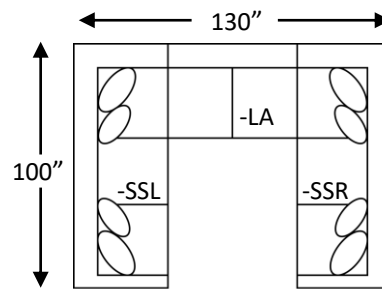

Right Arm Sofa
1294-SR
88"W 39"D

Left Arm Sofa
1294-SL
88"W 39"D

Right Arm Loveseat
1294-LR
61"W 39"D

Left Arm Loveseat
1294-LL
61"W 39"D

Right Arm Chaise
1294-CHR
40"W 70"D

Left Arm Chaise
1294-CHL
40"W 70"D

Armless Sofa
1294-SA
78"W 39"D

Armless Loveseat
1294-LA
52"W 39"D

Corner
1294-CNR
39"W 39"D

SUGGESTED ACCENTS:

Olympic Square Ottoman
1220-08
41"W 41"D 19"H

Intermountain Furniture
Creating comfort since 1928.

Snowy | 1294

- Photo features 1294-SSL, 1294-SA, and 1294-CHR.
- The Olympic Ottoman is also shown, 1220-05.

Snowy

POPULAR CONFIGURATIONS:

DETAILS:

- Back Height: 40"
- Seat Height: 21"
- Seat Depth: 23"
- 9" Egg Crate Cushions
- Loose Back Cushions