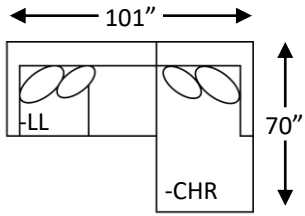

Right Arm Sofa
1294-SR
88"W 39"D

Left Arm Sofa
1294-SL
88"W 39"D

Right Arm Loveseat
1294-LR
61"W 39"D

Left Arm Loveseat
1294-LL
61"W 39"D

Right Arm Chaise
1294-CHR
40"W 70"D

Left Arm Chaise
1294-CHL
40"W 70"D

Armless Sofa
1294-SA
78"W 39"D

Armless Loveseat
1294-LA
52"W 39"D

Corner
1294-CNR
39"W 39"D

SUGGESTED ACCENTS:

Olympic Square Ottoman
1220-08
41"W 41"D 19"H

Intermountain Furniture
Creating comfort since 1928.

Snowy | 1294

- Photo features 1294-SSL, 1294-SA, and 1294-CHR.
- The Olympic Ottoman is also shown, 1220-05.

Snowy

POPULAR CONFIGURATIONS:

DETAILS:

- Back Height: 40"
- Seat Height: 21"
- Seat Depth: 23"
- 9" Egg Crate Cushions
- Loose Back Cushions

FABRIC PLACEMENT:

- Fabric 1: Body
- Fabric 2: 24" Throw Pillows
- Fabric 3: 22" Throw Pillows

Component:		Price:	
Fabric 1:	Fabric 2:	Fabric 3:	Fabric 4:

*ALL MEASUREMENTS ARE APPROXIMATE