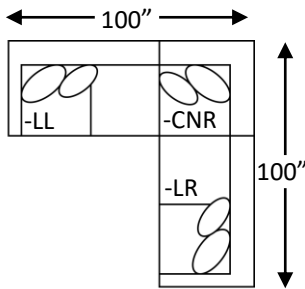

Right Arm Sofa
1294-SR
88"W 39"D

Left Arm Sofa
1294-SL
88"W 39"D

Right Arm Loveseat
1294-LR
61"W 39"D

Left Arm Loveseat
1294-LL
61"W 39"D

Right Arm Chaise
1294-CHR
40"W 70"D

Left Arm Chaise
1294-CHL
40"W 70"D

Armless Sofa
1294-SA
78"W 39"D

Armless Loveseat
1294-LA
52"W 39"D

Corner
1294-CNR
39"W 39"D

SUGGESTED ACCENTS:

Olympic Square Ottoman
1220-08
41"W 41"D 19"H

Intermountain Furniture
Creating comfort since 1928.

Snowy | 1294

- Photo features 1294-SSL, 1294-SA, and 1294-CHR.
- The Olympic Ottoman is also shown, 1220-05.

Snowy

POPULAR CONFIGURATIONS:

DETAILS:

- Back Height: 40"
- Seat Height: 21"
- Seat Depth: 23"
- 9" Egg Crate Cushions
- Loose Back Cushions