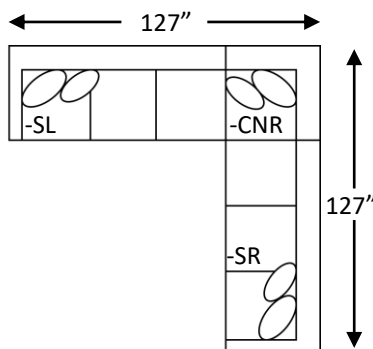

Right Arm Sofa
1294-SR
88"W 39"D

Left Arm Sofa
1294-SL
88"W 39"D

Right Arm Loveseat
1294-LR
61"W 39"D

Left Arm Loveseat
1294-LL
61"W 39"D

Right Arm Chaise
1294-CHR
40"W 70"D

Left Arm Chaise
1294-CHL
40"W 70"D

Armless Sofa
1294-SA
78"W 39"D

Armless Loveseat
1294-LA
52"W 39"D

Corner
1294-CNR
39"W 39"D

SUGGESTED ACCENTS:

Olympic Square Ottoman
1220-08
41"W 41"D 19"H

Intermountain Furniture
Creating comfort since 1928.

Snowy | 1294

- Photo features 1294-SSL, 1294-SA, and 1294-CHR.
- The Olympic Ottoman is also shown, 1220-05.

Snowy

POPULAR CONFIGURATIONS:

DETAILS:

- Back Height: 40"
- Seat Height: 21"
- Seat Depth: 23"
- 9" Egg Crate Cushions
- Loose Back Cushions

FABRIC PLACEMENT:

- Fabric 1: Body
- Fabric 2: 24" Throw Pillows
- Fabric 3: 22" Throw Pillows

Component:		Price:	
Fabric 1:	Fabric 2:	Fabric 3:	Fabric 4:

*ALL MEASUREMENTS ARE APPROXIMATE