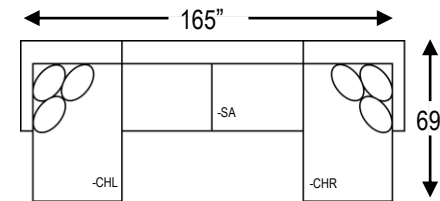

12802-SL & 12802-CHR in Bliss Feather

Intermountain Furniture
Creating comfort since 1928.

Wichita | 12802

The Contemporary Casual Sectional with Floating Chaise

AVAILABLE COMPONENTS :

Sofa
12802-70
89"W 39"D

Chair & 1/2
12802-25
49"W 39"D

Right Arm Sofa
12802-SR
83"W 39"D

Left Arm Sofa
12802-SL
83"W 39"D

Corner
12802-CNR
39"W 39"D

Armless Sofa
12802-SA
77"W 39"D

Right Arm Chaise
12802-CHR
44"W 69"D

Left Arm Chaise
12802-CHL
44"W 69"D

Wichita

FEATURES:

- * Lifetime Frame Warranty
- * 9" Egg Crate Seat Cushions
- * Made in the USA
- * Loose Back Cushions
- * Espresso Block Leg
- * Floating Chaise

DETAILS:

- * Back Height: 39"
- * Seat Height: 20"
- * Seat Depth: 22"

FABRIC 1: BODY	FABRIC 2: 22" PILLOW	FABRIC 3: 22" PILLOW	FABRIC 4: 22" PILLOW

COMPONENT:	PRICE:

POPULAR CONFIGURATIONS:

*ALL MEASUREMENTS ARE APPROXIMATE