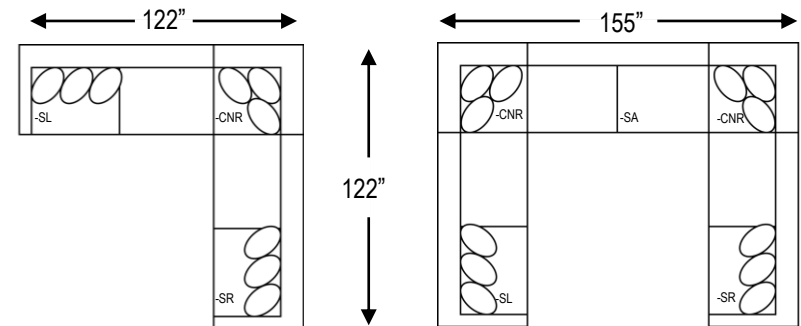

Chair & 1/2
12802-25
49"W 39"D

Right Arm Sofa
12802-SR
83"W 39"D

Left Arm Sofa
12802-SL
83"W 39"D

Corner
12802-CNR
39"W 39"D

Armless Sofa
12802-SA
77"W 39"D

Right Arm Chaise
12802-CHR
44"W 69"D

Left Arm Chaise
12802-CHL
44"W 69"D

Wichita

FEATURES:

- * Lifetime Frame Warranty
- * 9" Egg Crate Seat Cushions
- * Made in the USA
- * Loose Back Cushions
- * Espresso Block Leg
- * Floating Chaise

DETAILS:

- * Back Height: 39"
- * Seat Height: 20"
- * Seat Depth: 22"

FABRIC 1: BODY	FABRIC 2: 22" PILLOW	FABRIC 3: 22" PILLOW	FABRIC 4: 22" PILLOW

COMPONENT:	PRICE:

POPULAR CONFIGURATIONS:

*ALL MEASUREMENTS ARE APPROXIMATE