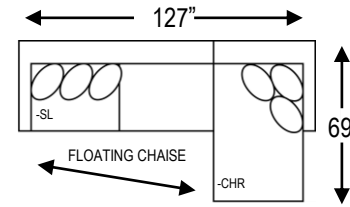

Chair & 1/2
12802-25
49"W 39"D

Right Arm Sofa
12802-SR
83"W 39"D

Left Arm Sofa
12802-SL
83"W 39"D

Corner
12802-CNR
39"W 39"D

Armless Sofa
12802-SA
77"W 39"D

Right Arm Chaise
12802-CHR
44"W 69"D

Left Arm Chaise
12802-CHL
44"W 69"D

Wichita

FEATURES:

- * Lifetime Frame Warranty
- * 9" Egg Crate Seat Cushions
- * Made in the USA
- * Loose Back Cushions
- * Espresso Block Leg
- * Floating Chaise

DETAILS:

- * Back Height: 39"
- * Seat Height: 20"
- * Seat Depth: 22"

FABRIC 1: BODY	FABRIC 2: 22" PILLOW	FABRIC 3: 22" PILLOW	FABRIC 4: 22" PILLOW

COMPONENT:	PRICE:

POPULAR CONFIGURATIONS:

*ALL MEASUREMENTS ARE APPROXIMATE