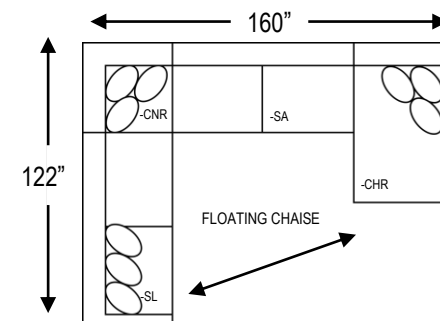

Chair & 1/2
12802-25
49"W 39"D

Right Arm Sofa
12802-SR
83"W 39"D

Left Arm Sofa
12802-SL
83"W 39"D

Corner
12802-CNR
39"W 39"D

Armless Sofa
12802-SA
77"W 39"D

Right Arm Chaise
12802-CHR
44"W 69"D

Left Arm Chaise
12802-CHL
44"W 69"D

Wichita

FEATURES:

- * Lifetime Frame Warranty
- * 9" Egg Crate Seat Cushions
- * Made in the USA
- * Loose Back Cushions
- * Espresso Block Leg
- * Floating Chaise

DETAILS:

- * Back Height: 39"
- * Seat Height: 20"
- * Seat Depth: 22"

FABRIC 1: BODY	FABRIC 2: 22" PILLOW	FABRIC 3: 22" PILLOW	FABRIC 4: 22" PILLOW

COMPONENT:	PRICE:

POPULAR CONFIGURATIONS:

*ALL MEASUREMENTS ARE APPROXIMATE