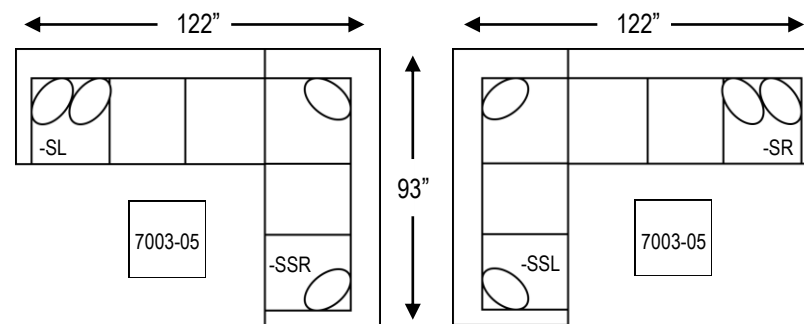

Loveseat
1317-50
59"W 39"D

Armchair
1317-20
34"W 39"D

Right Arm Return Sofa
1317-SSR
93"W 39"D

Left Arm Return Sofa
1317-SSL
93"W 39"D

Right Arm Sofa
1317-SR
83"W 39"D

Left Arm Sofa
1317-SL
83"W 39"D

Right Arm Loveseat
1317-LR
57"W 39"D

Left Arm Loveseat
1317-LL
57"W 39"D

SUGGESTED ACCENTS:

Ogden Ottoman
7003-05
35"W 35"D

Catskill

FEATURES:

- * Lifetime Frame Warranty
- * Made in the USA
- * 9" Egg Crate Seat Cushions
- * Attached Back Cushions
- * Weathered Gray Leg

DETAILS:

- * Back Height: 36"
- * Seat Height: 20"
- * Seat Depth: 22"

FABRIC 1: BODY	FABRIC 2: 22" WELTED PILLOW	FABRIC 3: 22" WELTED PILLOW

COMPONENT:	PRICE:

POPULAR CONFIGURATIONS:

*ALL MEASUREMENTS ARE APPROXIMATE