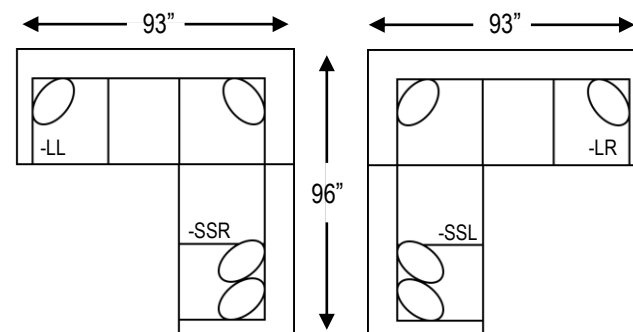

Loveseat
1317-50
59"W 39"D

Armchair
1317-20
34"W 39"D

Right Arm Return Sofa
1317-SSR
93"W 39"D

Left Arm Return Sofa
1317-SSL
93"W 39"D

Right Arm Sofa
1317-SR
83"W 39"D

Left Arm Sofa
1317-SL
83"W 39"D

Right Arm Loveseat
1317-LR
57"W 39"D

Left Arm Loveseat
1317-LL
57"W 39"D

SUGGESTED ACCENTS:

Ogden Ottoman
7003-05
35"W 35"D

Catskill

FEATURES:

- * Lifetime Frame Warranty
- * Made in the USA
- * 9" Egg Crate Seat Cushions
- * Attached Back Cushions
- * Weathered Gray Leg

DETAILS:

- * Back Height: 36"
- * Seat Height: 20"
- * Seat Depth: 22"

FABRIC 1: BODY	FABRIC 2: 22" WELTED PILLOW	FABRIC 3: 22" WELTED PILLOW

COMPONENT:	PRICE:

POPULAR CONFIGURATIONS:

*ALL MEASUREMENTS ARE APPROXIMATE