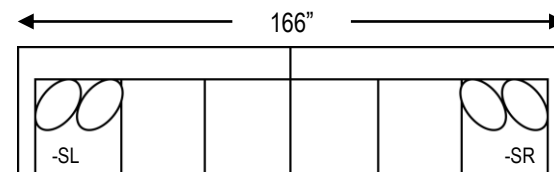

Left Arm Loveseat
1317-LL
57"W 39"D

SUGGESTED ACCENTS:

Ogden Ottoman
7003-05
35"W 35"D

Catskill

FEATURES:

- * Lifetime Frame Warranty
- * Made in the USA
- * 9" Egg Crate Seat Cushions
- * Attached Back Cushions
- * Weathered Gray Leg

DETAILS:

- * Back Height: 36"
- * Seat Height: 20"
- * Seat Depth: 22"

FABRIC 1: BODY	FABRIC 2: 22" WELTED PILLOW	FABRIC 3: 22" WELTED PILLOW

COMPONENT:	PRICE:

POPULAR CONFIGURATIONS:

*ALL MEASUREMENTS ARE APPROXIMATE