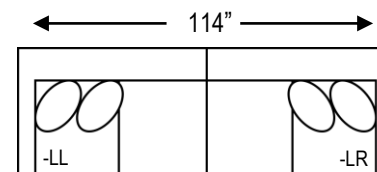

Left Arm Loveseat
1317-LL
57"W 39"D

SUGGESTED ACCENTS:

Ogden Ottoman
7003-05
35"W 35"D

Catskill

FEATURES:

- * Lifetime Frame Warranty
- * Made in the USA
- * 9" Egg Crate Seat Cushions
- * Attached Back Cushions
- * Weathered Gray Leg

DETAILS:

- * Back Height: 36"
- * Seat Height: 20"
- * Seat Depth: 22"

FABRIC 1: BODY	FABRIC 2: 22" WELTED PILLOW	FABRIC 3: 22" WELTED PILLOW

COMPONENT:	PRICE:

POPULAR CONFIGURATIONS:

*ALL MEASUREMENTS ARE APPROXIMATE