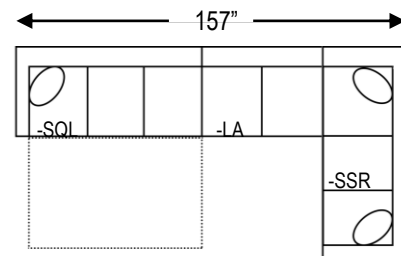

POPULAR CONFIGURATIONS:

FABRIC 1: BODY	FABRIC 2: 22" PILLOW

COMPONENT:	PRICE:

*ALL MEASUREMENTS ARE APPROXIMATE