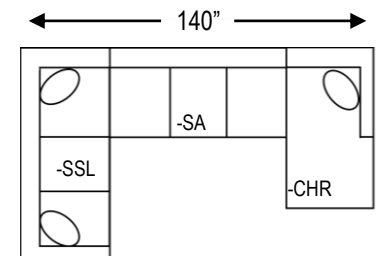

POPULAR CONFIGURATIONS:

FABRIC 1: BODY	FABRIC 2: 22" PILLOW

COMPONENT:	PRICE:

*ALL MEASUREMENTS ARE APPROXIMATE