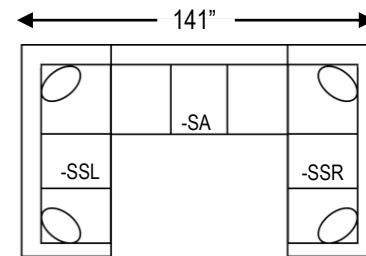

POPULAR CONFIGURATIONS:

FABRIC 1: BODY	FABRIC 2: 22" PILLOW

COMPONENT:	PRICE:

*ALL MEASUREMENTS ARE APPROXIMATE