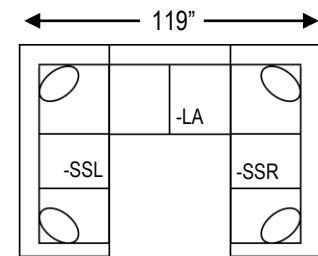

## DETAILS:

- \* Back Height: 36"
- \* Seat Height: 20"
- \* Seat Depth: 21"

## POPULAR CONFIGURATIONS:

FABRIC 1: BODY	FABRIC 2: 22" PILLOW

COMPONENT:	PRICE:

\*ALL MEASUREMENTS ARE APPROXIMATE