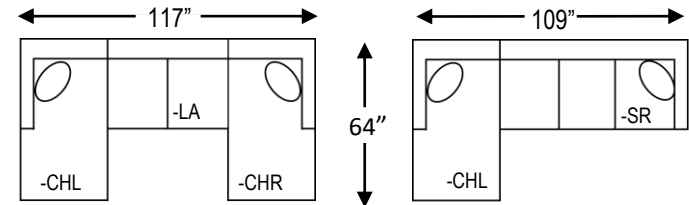

POPULAR CONFIGURATIONS:

FABRIC 1: BODY	FABRIC 2: 22" PILLOW

COMPONENT:	PRICE:

*ALL MEASUREMENTS ARE APPROXIMATE