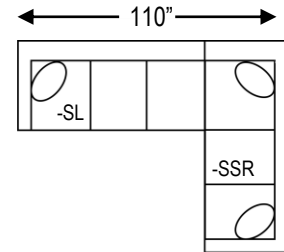

## DETAILS:

- \* Back Height: 36"
- \* Seat Height: 20"
- \* Seat Depth: 21"

## POPULAR CONFIGURATIONS:

FABRIC 1: BODY	FABRIC 2: 22" PILLOW

COMPONENT:	PRICE:

\*ALL MEASUREMENTS ARE APPROXIMATE