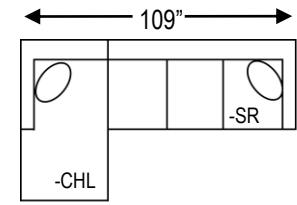

POPULAR CONFIGURATIONS:

FABRIC 1: BODY	FABRIC 2: 22" PILLOW

COMPONENT:	PRICE:

*ALL MEASUREMENTS ARE APPROXIMATE