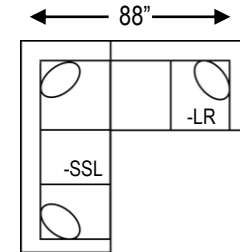

## DETAILS:

- \* Back Height: 36"
- \* Seat Height: 20"
- \* Seat Depth: 21"

## POPULAR CONFIGURATIONS:

FABRIC 1: BODY	FABRIC 2: 22" PILLOW

COMPONENT:	PRICE:

\*ALL MEASUREMENTS ARE APPROXIMATE