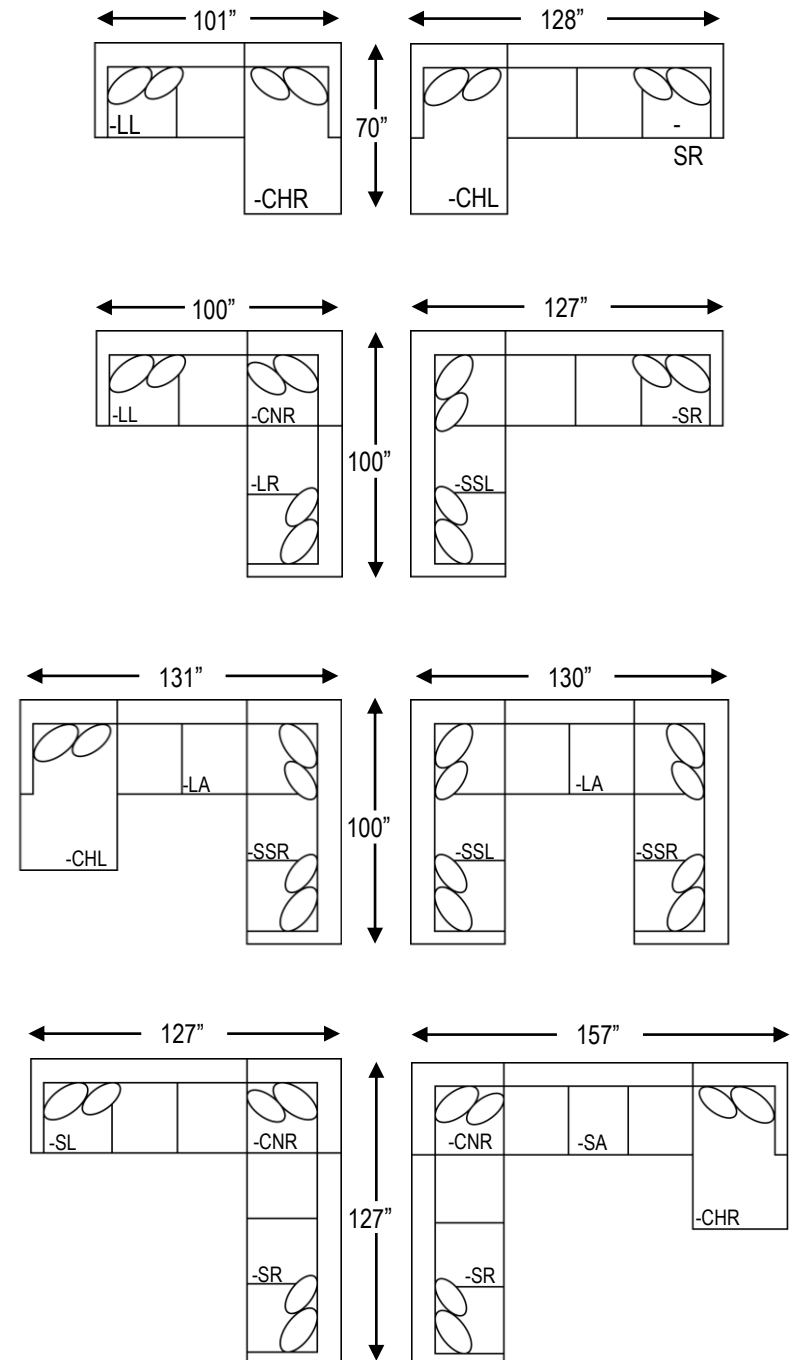

Chair
1294-20
46"W 39"D

Ottoman
1294-05
40"W 25"D

Right Arm Return Sofa
1294-SSR
100"W 39"D

Left Arm Return Sofa
1294-SSL
100"W 39"D

Right Arm Sofa
1294-SR
88"W 39"D

Left Arm Sofa
1294-SL
88"W 39"D

Right Arm Loveseat
1294-LR
61"W 39"D

Left Arm Loveseat
1294-LL
61"W 39"D

Right Arm Chaise
1294-CHR
40"W 70"D

Left Arm Chaise
1294-CHL
40"W 70"D

Armless Sofa
1294-SA
78"W 39"D

Armless Loveseat
1294-LA
52"W 39"D

Corner
1294-CNR
39"W 39"D

SUGGESTED ACCENTS:

Oregon Ottoman
1031C-08
41"W 19"H 41"D

Snowy

FEATURES:

- * Lifetime Frame Warranty
- * Made in the USA
- * 9" Egg Crate Seat Cushions
- * Loose Back Cushions
- * Espresso Block Leg

DETAILS:

- * Back Height: 40"
- * Seat Height: 21"
- * Seat Depth: 23"

FABRIC 1: BODY	FABRIC 2: 24" PILLOW	FABRIC 3: 22" PILLOW

COMPONENT:	PRICE:

POPULAR CONFIGURATIONS:

*ALL MEASUREMENTS ARE APPROXIMATE