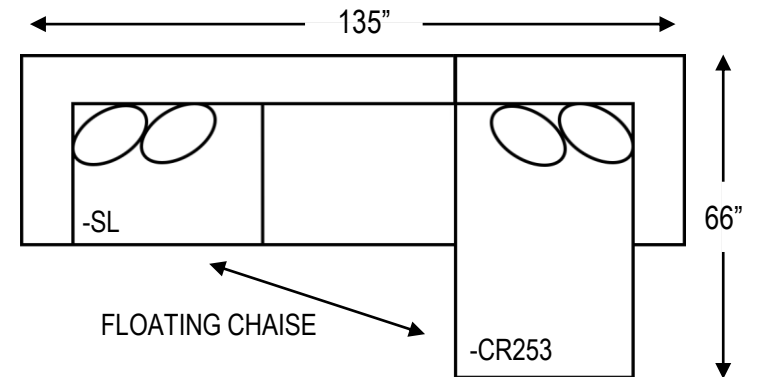

POPULAR CONFIGURATIONS:

FABRIC 1: BODY	FABRIC 2: 22" PILLOW	FABRIC 3: 22" PILLOW

COMPONENT:	PRICE:

*ALL MEASUREMENTS ARE APPROXIMATE