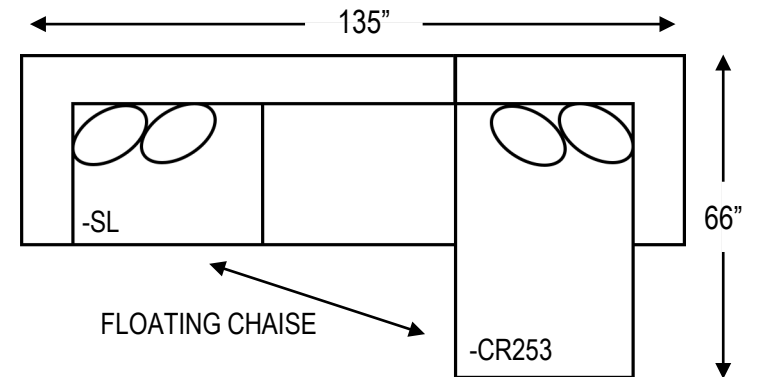

11831-SL and 11831-CR253

Intermountain Furniture
Creating comfort since 1928.

Crestone | 11831

The Party Arm Sectional with Floating Chaise

AVAILABLE COMPONENTS :

Sofa
11831-70
97"W 39"D

Loveseat
11831-50
71"W 39"

Chair & 1/2
11831-25
45"W 39"D

Right Arm-Chair and 1/2
1183-CR
47"W 39"D

Right Arm-Chair & Floating Chaise
11831-CR253
47"W 66"D

Left Arm Sofa
11831-SL
88"W 39"D

Crestone

FEATURES:

- * Lifetime Frame Warranty
- * Made in the USA
- * Floating Chaise
- * Wide Track Arm
- * 9" Egg Crate Seat Cushions
- * Attached Back Cushions
- * Espresso Block Leg

DETAILS:

- * Back Height: 38"
- * Seat Height: 19"
- * Seat Depth: 23"

POPULAR CONFIGURATIONS:

FABRIC 1: BODY	FABRIC 2: 22" PILLOW	FABRIC 3: 22" PILLOW

COMPONENT:	PRICE: