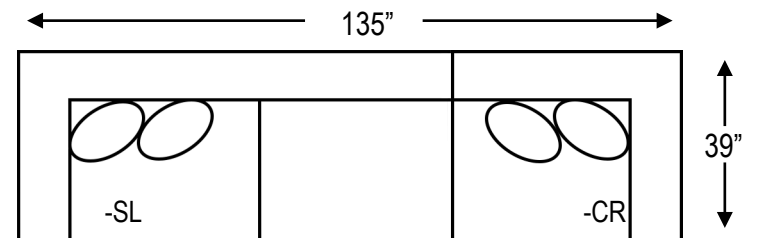

11831-SL and 11831-CR253

Intermountain Furniture
Creating comfort since 1928.

Crestone | 11831

The Party Arm Sectional with Floating Chaise

AVAILABLE COMPONENTS :

Sofa
11831-70
97"W 39"D

Loveseat
11831-50
71"W 39"

Chair & 1/2
11831-25
45"W 39"D

Right Arm-Chair and 1/2
1183-CR
47"W 39"D

Right Arm-Chair & Floating Chaise
11831-CR253
47"W 66"D

Left Arm Sofa
11831-SL
88"W 39"D

Crestone

FEATURES:

- * Lifetime Frame Warranty
- * Made in the USA
- * Floating Chaise
- * Wide Track Arm
- * 9" Egg Crate Seat Cushions
- * Attached Back Cushions
- * Espresso Block Leg

DETAILS:

- * Back Height: 38"
- * Seat Height: 19"
- * Seat Depth: 23"

POPULAR CONFIGURATIONS:

FABRIC 1: BODY	FABRIC 2: 22" PILLOW	FABRIC 3: 22" PILLOW

COMPONENT:	PRICE: