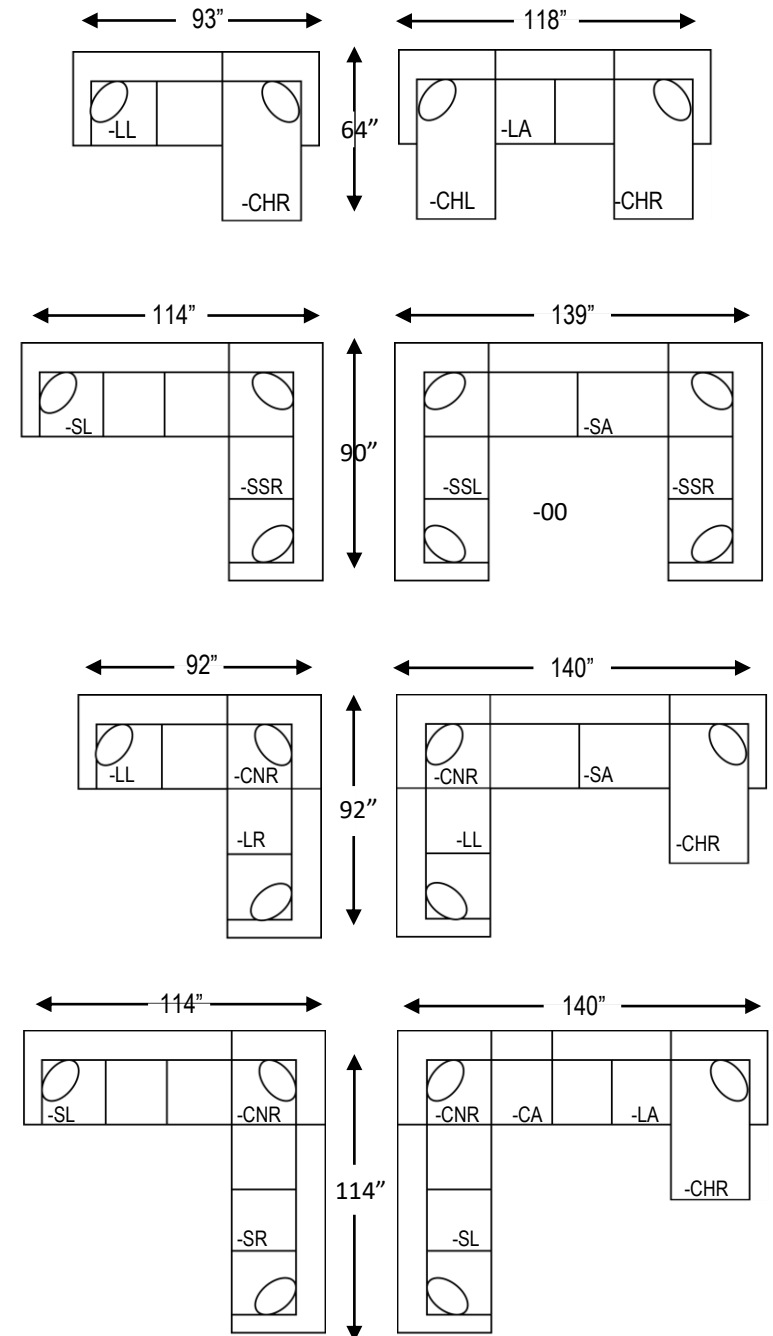

Queen Sleeper
1216-71
89"W 36"D

Armchair
1216-20
44"W 36"D

Right Arm Return Sofa
1216-SSR
90"W 36"D

Left Arm Return Sofa
1216-SSL
90"W 36"D

Right Arm Sofa
1216-SR
78"W 36"D

Left Arm Sofa
1216-SL
78"W 36"D

Right Arm Loveseat
1216-LR
56"W 36"D

Left Arm Loveseat
1216-LL
56"W 36"D

Corner
1216-CNR
36"W 36"D

Ottoman
1216-00
33"W 25"D

Right Arm Chaise
1216-CHR
37"W 64"D

Left Arm Chaise
1216-CHL
37"W 64"D

Armless Sofa
1216-SA
67"W 36"D

Armless Loveseat
1216-LA
44"W 36"D

Armless Chair
1216-CA
23"W 36"D

Madison

FEATURES:

- * Lifetime Frame Warranty
- * Made in the USA
- * 9" Egg Crate Seat Cushions
- * Loose Back Cushions
- * Coffee Wedge Leg

DETAILS:

- * Back Height: 36"
- * Seat Height: 19"
- * Seat Depth: 22"

FABRIC 1: BODY	FABRIC 2: 22" PILLOW

COMPONENT:	PRICE:

POPULAR CONFIGURATIONS:

*ALL MEASUREMENTS ARE APPROXIMATE